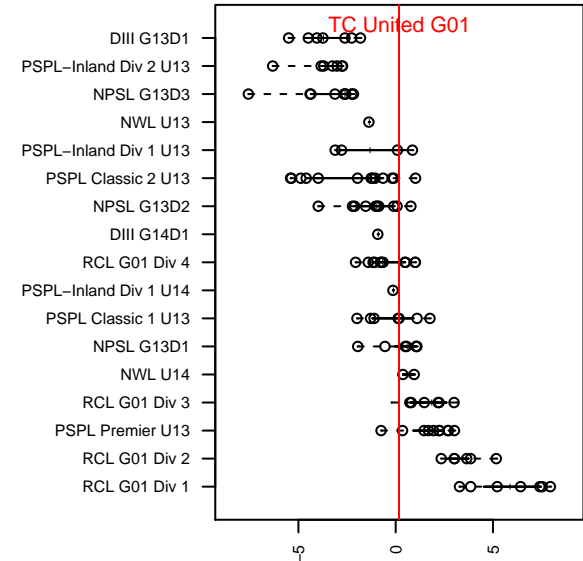

TC United G01

Thurston County United

Lacey, WA

G01 total strength=844

attack=1.35 defense=1.01

fall league = PSPL Classic 1 U13

spr league = Spr PSPL SuperLeague 2 U13

notes= Johns 2013; Budd 2014

alt names used:

Venues played:

2014 Blast Off GU13 A

2014 Tyee Cup Silver U13-14

2014 Labor Day Cup GU13

2014 PSPL Classic 1 U13

2014 Spr PSPL SuperLeague 2 U13

2014 WA Cup GU13 Gold/Platinum U13

**attack and defense variance (black dot)
relative to other teams
and top 10 in region**

**attack and defense rating
relative to others at age
and all opponents in last 13 months**

Performance relative to 13 month average