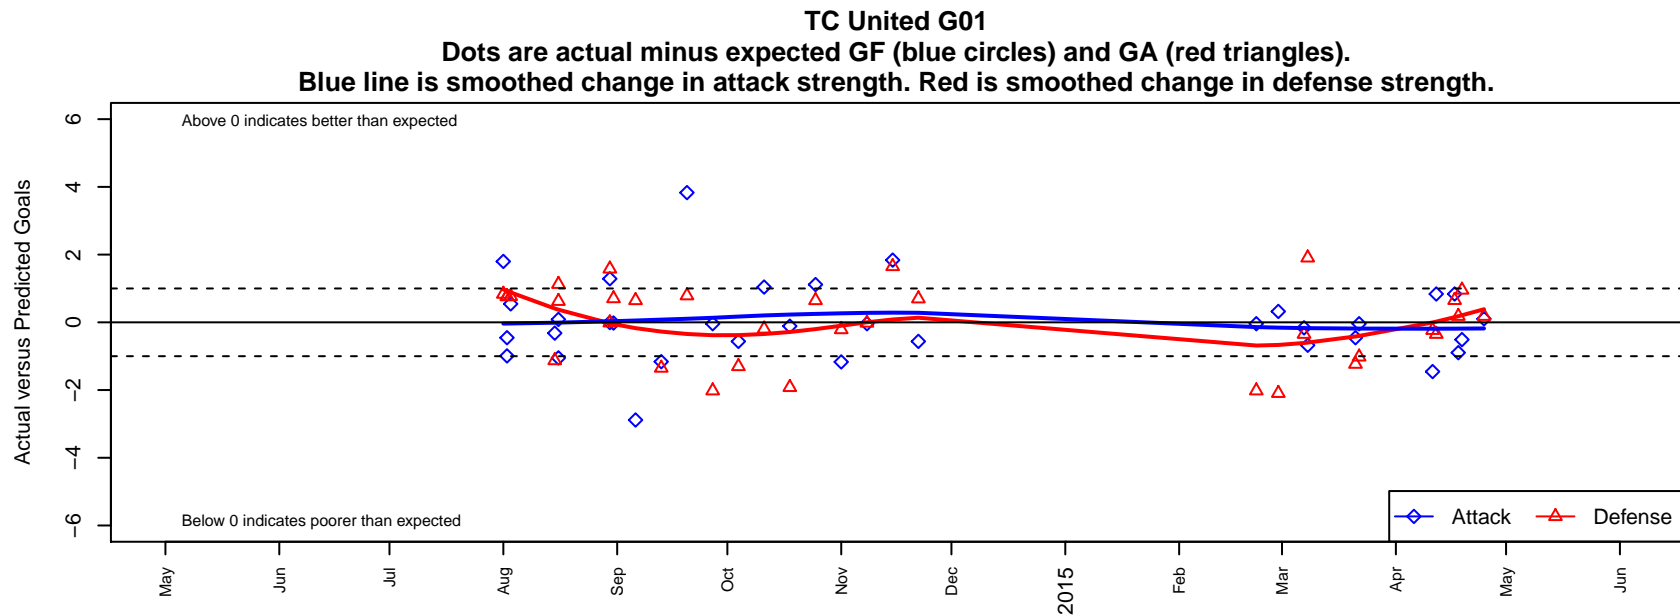

alt names used:

Venues played:

2014 Blast Off GU13 A

2014 Tyee Cup Silver U13-14

2014 Labor Day Cup GU13

2014 PSPL Classic 1 U13

2014 Spr PSPL SuperLeague 2 U13

2014 WA Cup GU13 Gold/Platinum U13

**attack and defense variance (black dot)
relative to other teams
and top 10 in region**

**attack and defense rating
relative to others at age
and all opponents in last 13 months**

Performance relative to 13 month average